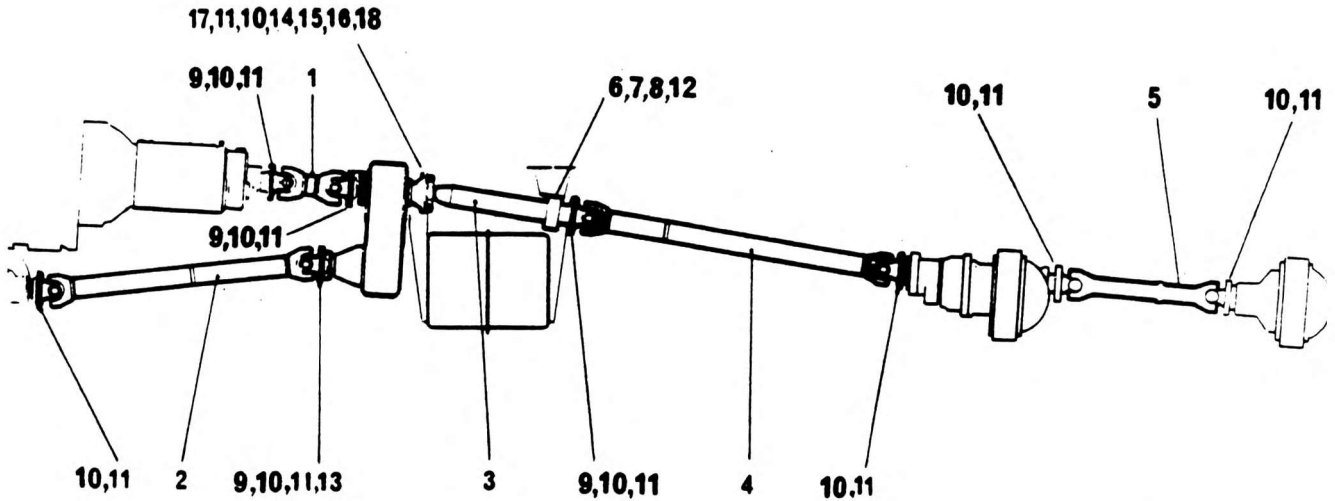

DRIVE LINE INSTALL

NO.	PART NO	QTY.	DESCRIPTION	NO.	PART NO	QTY.	DESCRIPTION
1 +	7-810-990125	1	Propshaft Gearbox Transfer Box	12	6-949-990078	2	Washer Special
2 +	7-810-990126	1	Propshaft - Transfer Box to Front Axle	13	6-099-990103	2	Screw Hex Head M16 x 40 long
3 +	7-810-990127	1	Propshaft - Transfer Box to Mid Bearing				
4 +	7-810-990128	1	Propshaft - Mid Bearing to Rear Axle				
5 +	7-810-990103	1	Propshaft				
6	7-136-221650	2	Bolt Hex Head M14 x 45 long				
7	7-950-260161	2	Spring Washer 9/16" Dia	+ See further breakdown in this group			
8	7-661-220803	2	Nut Nyloc M14				
9	7-127-241650	48	Hexagon Head Capscrew				
10	7066618	90	Washer Spring 16M				6-904-990105
11	7-661-241104	90	Nut M16				Issue No. 04